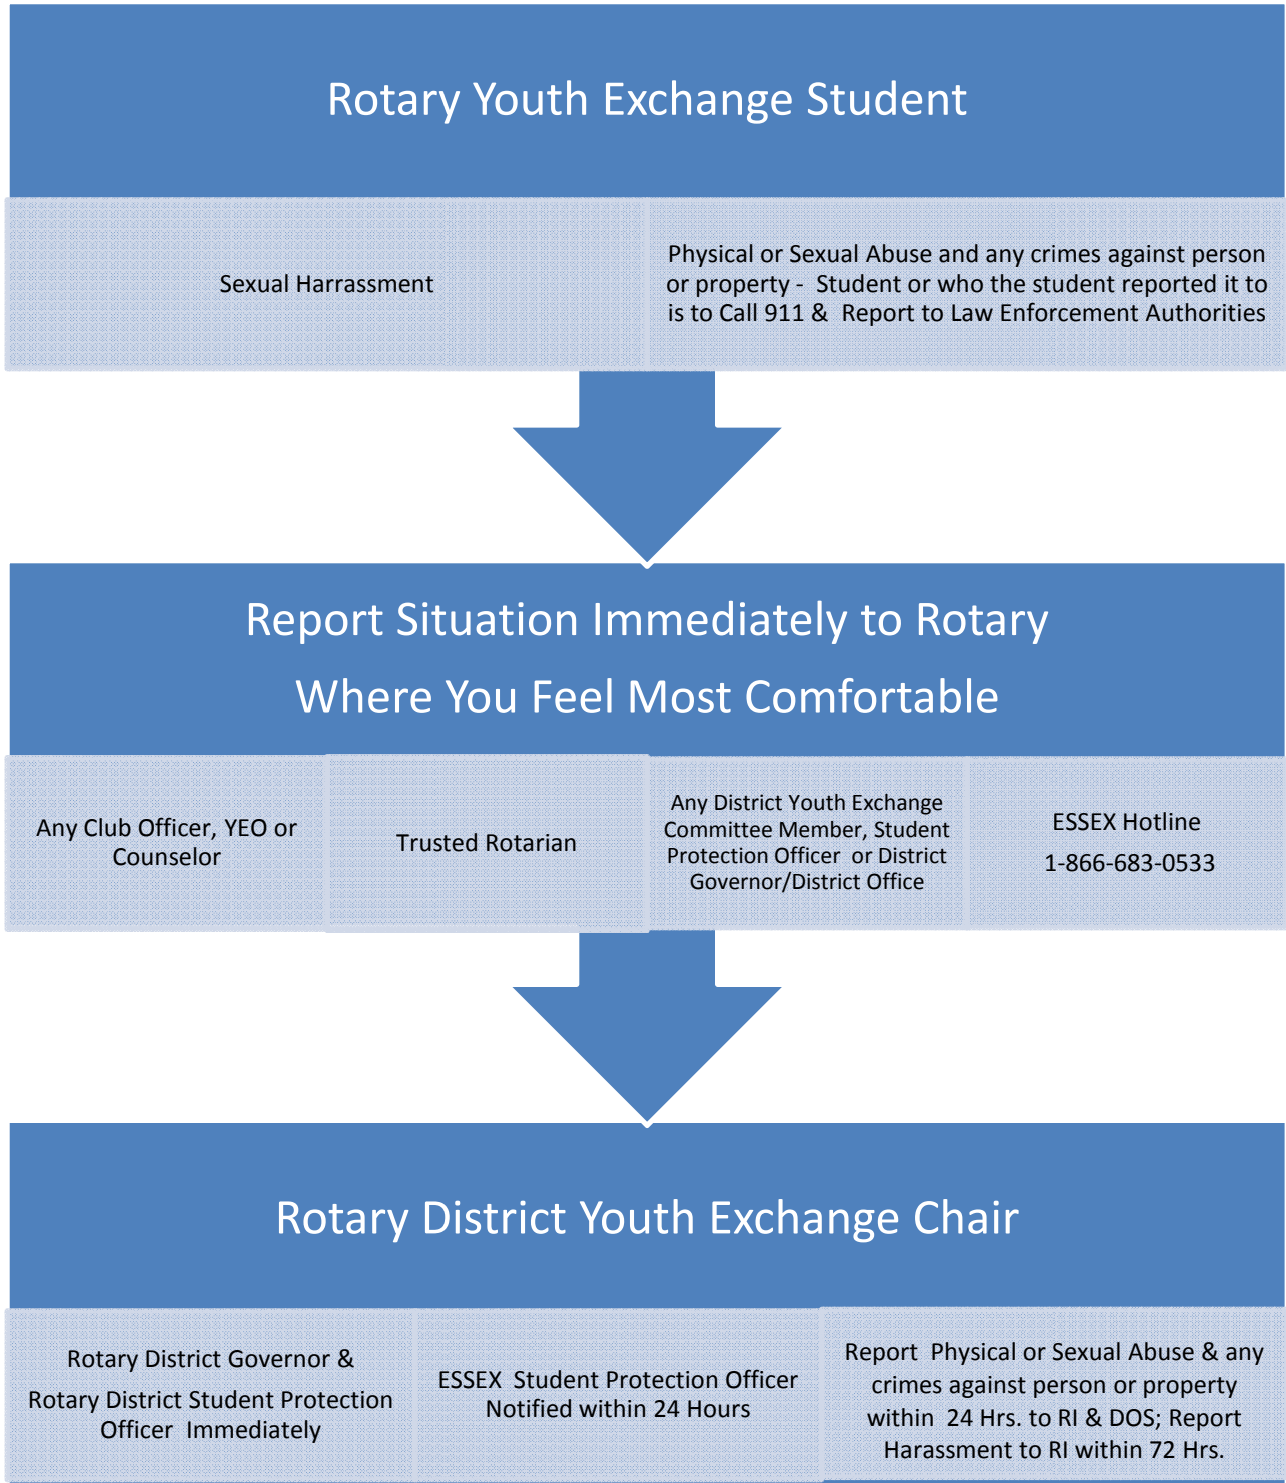

ROTARY DISTRICT 7390 and 7620 STUDENT PROTECTION POLICY

Allegation Reporting Guidelines

For more detail see ESSEX SX714 Reporting Guidelines including removing student from the situation immediately and all contact with alleged abuser or harasser.